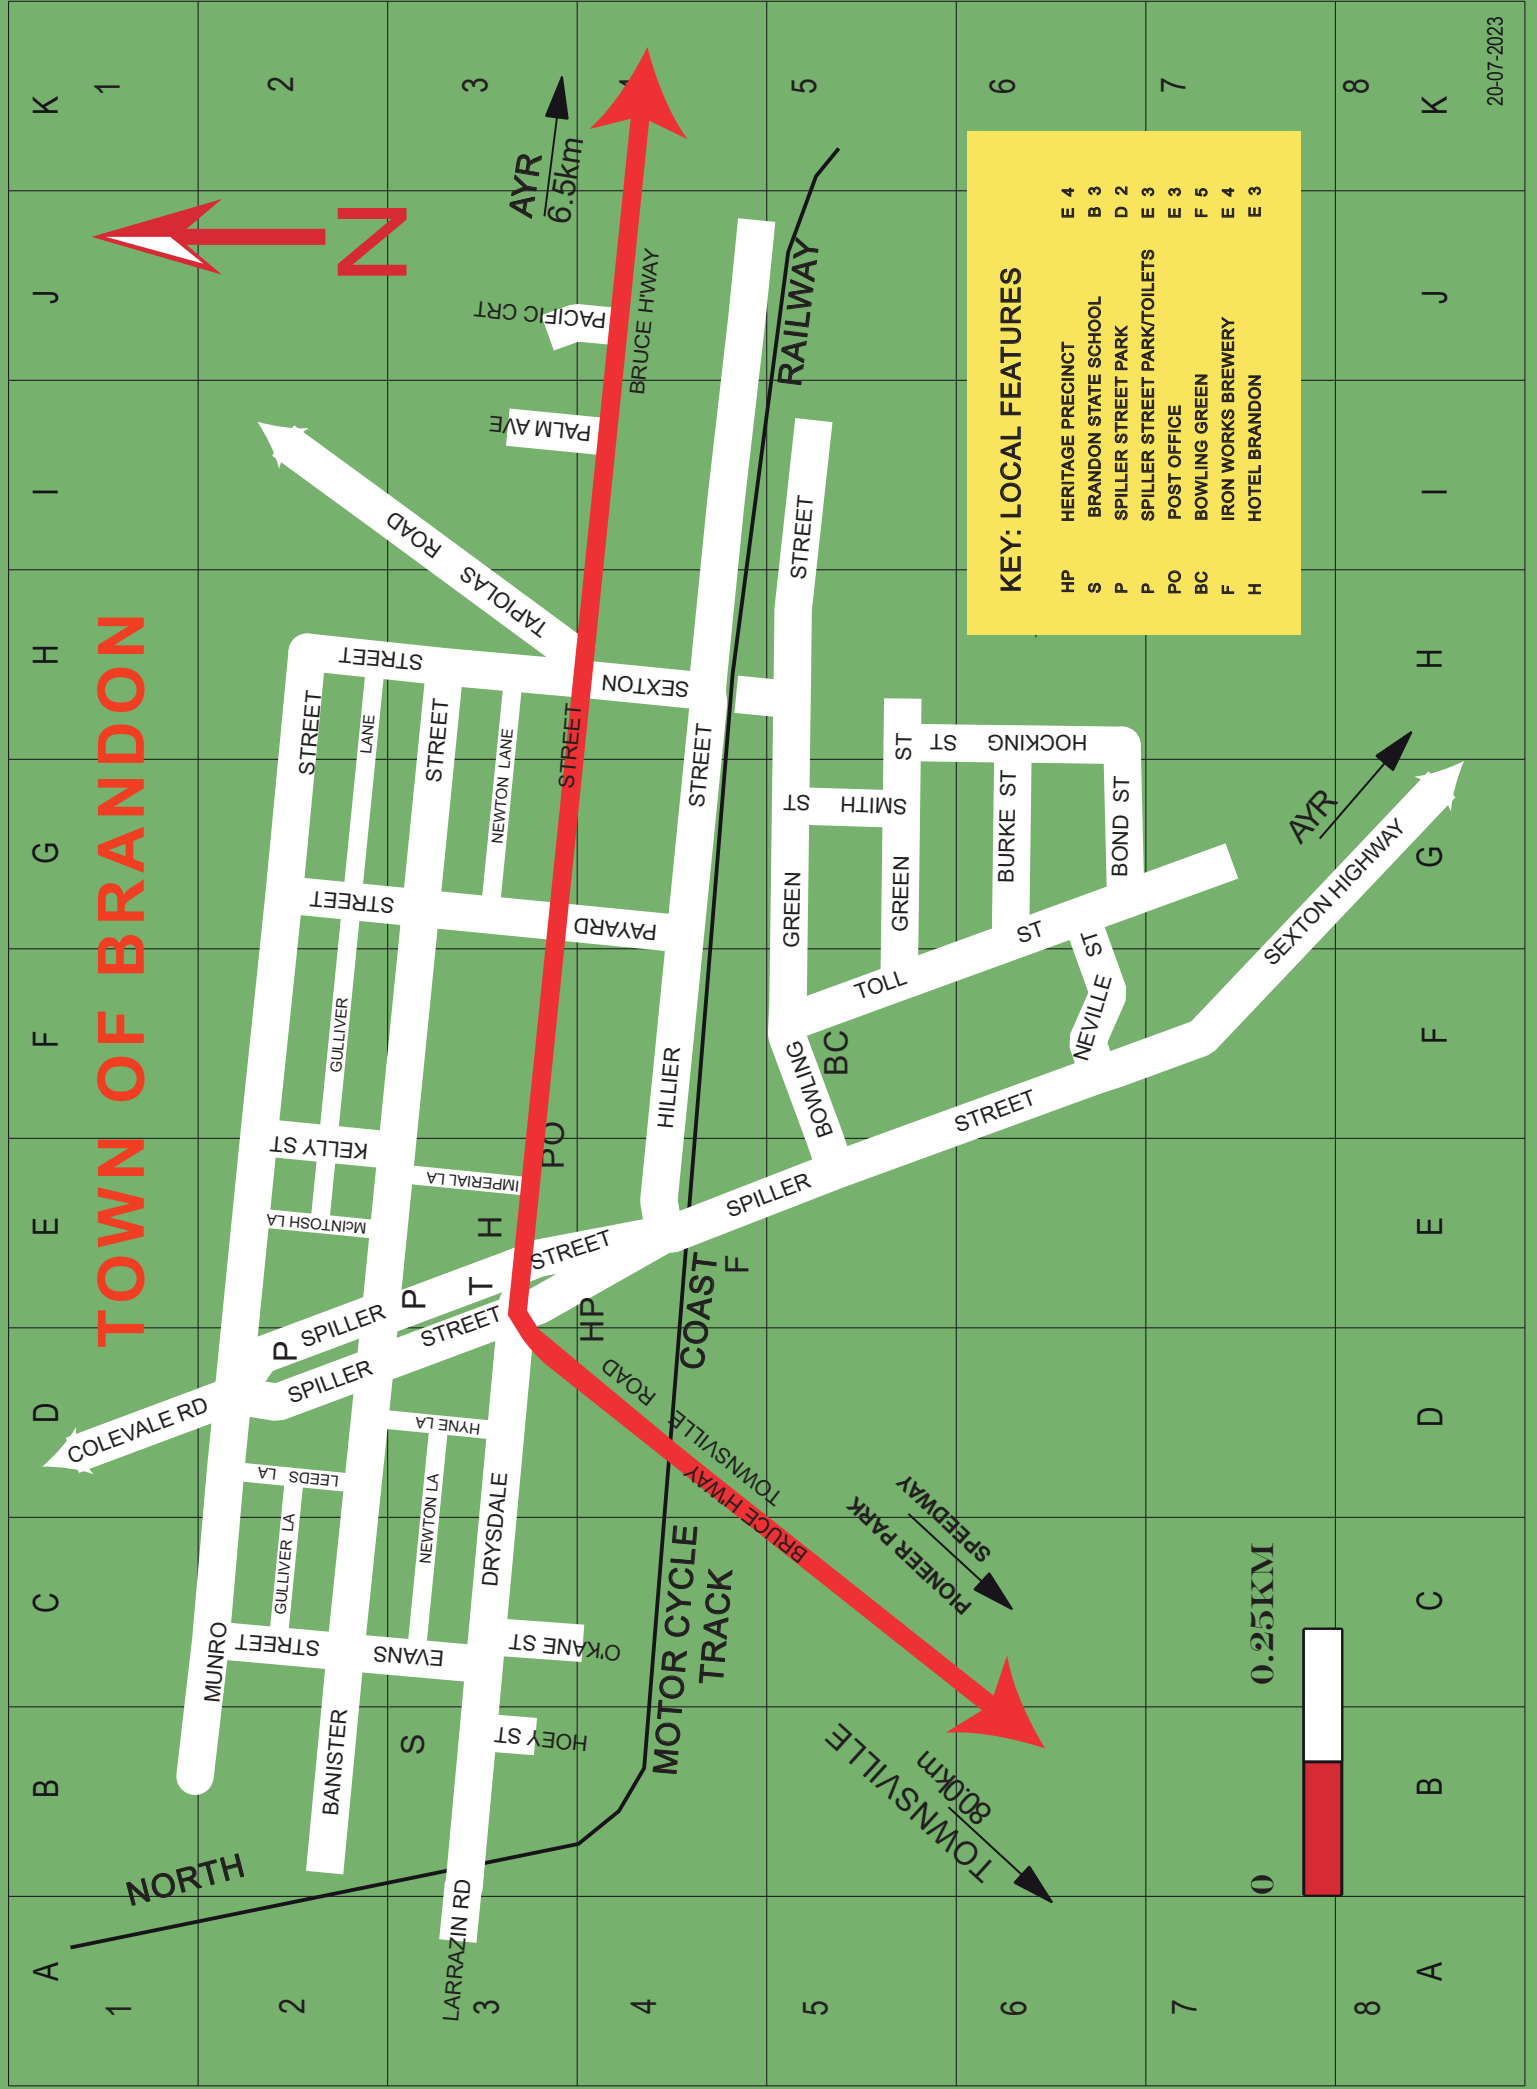

TOWN OF BRANDON

KEY: LOCAL FEATURES

HP	HERITAGE PRECINCT	E 4
S	BRANDON STATE SCHOOL	B 3
P	SPILLER STREET PARK	D 2
P	SPILLER STREET PARK/TOILETS	E 3
PO	POST OFFICE	E 3
BC	BOWLING GREEN	F 5
F	IRON WORKS BREWERY	E 4
H	HOTEL BRANDON	E 3